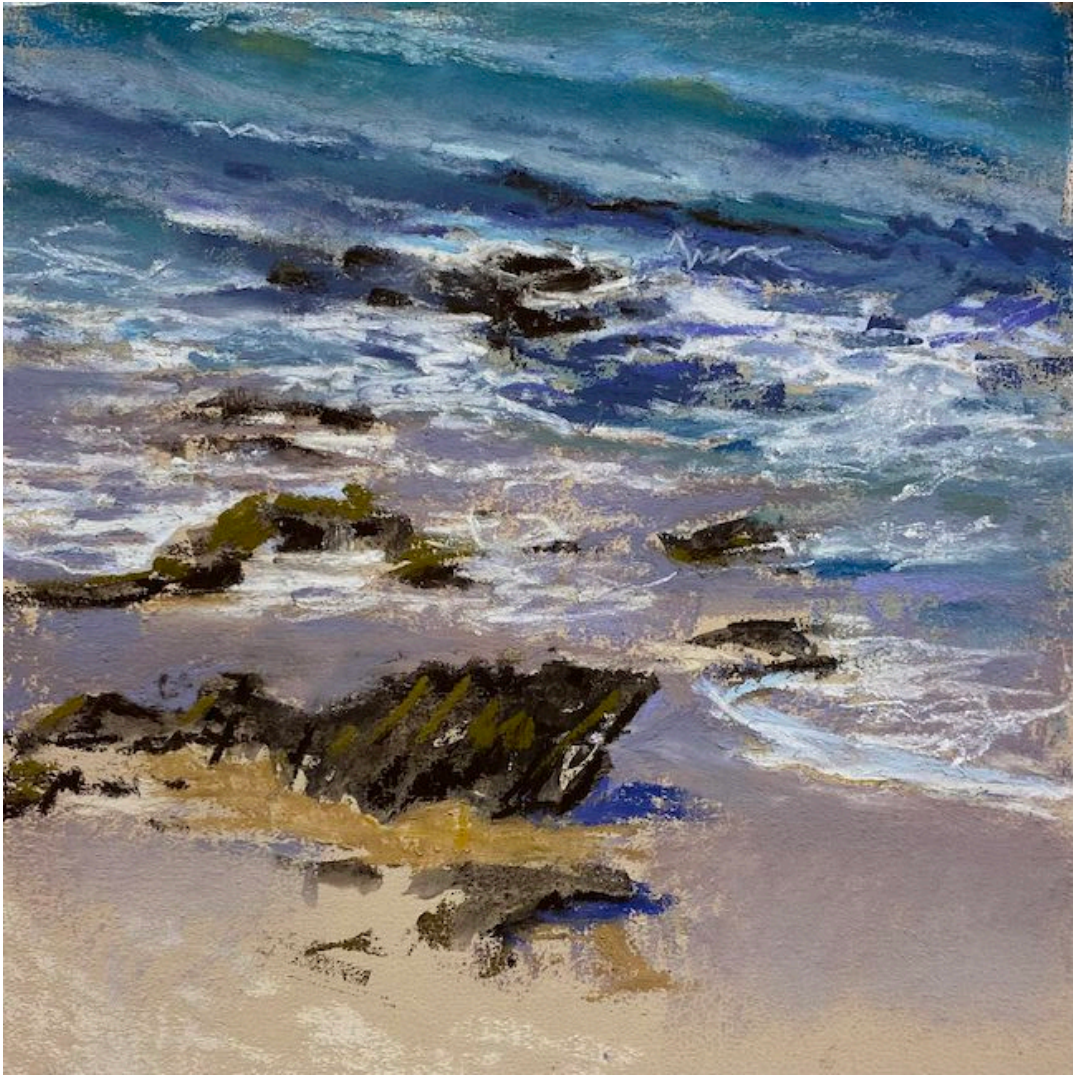

The Pastel Landscape

With Amanda McLean 2 Day Pastel Workshop

18 & 19 May 2024

Workshop time: 9:30am – 4:30pm

\$240 BDAS members \$280 non-members

This workshop will give you a good grounding in Soft Pastel, whether you have worked in the medium before or not. We will do some basic exercises (pastel that is) to loosen up and get people using the medium confidently. Then participants are invited to work from their own landscape reference material. This is not a “Paint by Numbers” class and participants are encouraged to develop or follow their own style (yes you have one!).