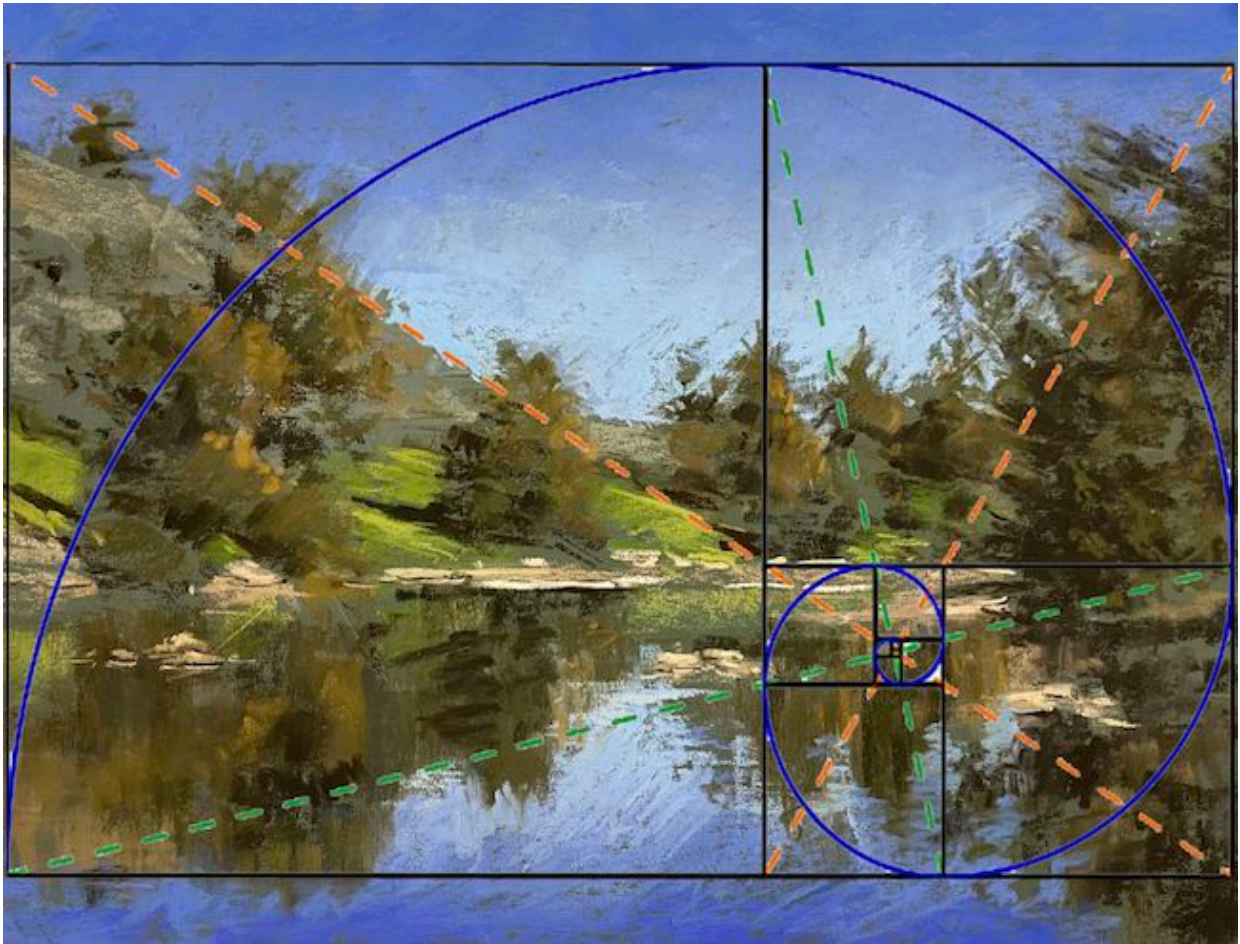

The Pastel Landscape

With Amanda McLean 2 Day Pastel Workshop

18 & 19 May 2024

Workshop time: 9:30am – 4:30pm

\$240 BDAS members \$280 non-members

This workshop will give you a good grounding in Soft Pastel, whether you have worked in the medium before or not. We will do some basic exercises (pastel that is) to loosen up and get people using the medium confidently. Then participants are invited to work from their own landscape reference material. This is not a “Paint by Numbers” class and participants are encouraged to develop or follow their own style (yes you have one!).