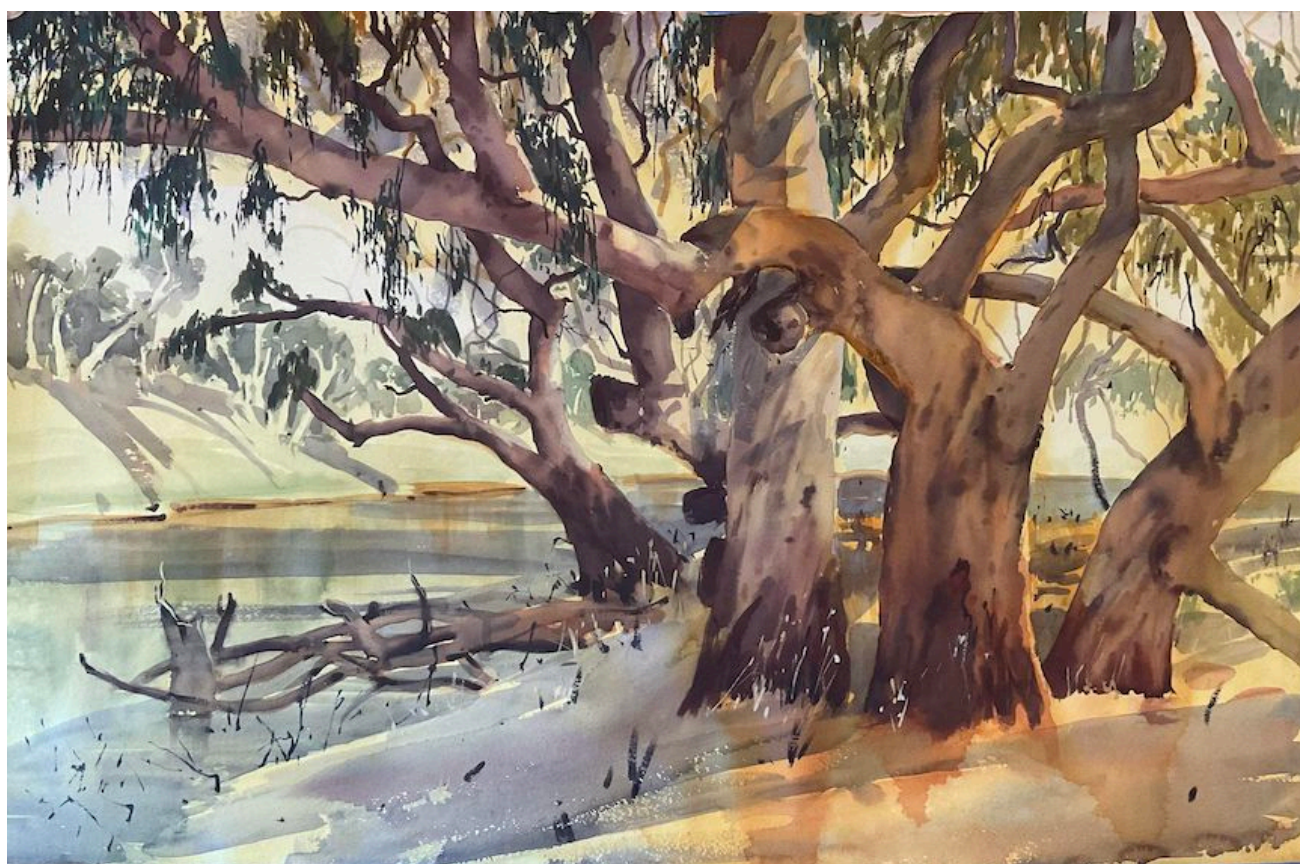

**Book: 4861 4093 or
office@bdasgallery.com**

The workshop will take place at
1 Short Street, Bowral

BDASworkshops

Bowral & District Art Society Inc.